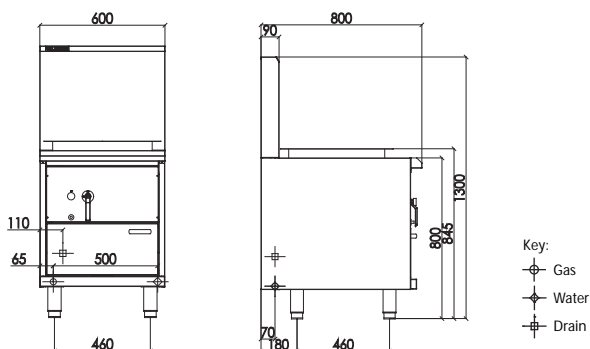

## Technical Specifications for YCA-1

- Ideal for high volume dumpling/dim sum steaming
- Incredible 800mm space saving depth
- Powerful mongolian burner for maximum steam output
- Internal heat exchanger for maximum efficiency
- Automatic water refill mechanism for easy operation
- 7 hole steamer plate suitable for bamboo baskets
- Durable Zinc-aluminium Alloy burner handle
- 304 grade high quality stainless steel panels
- Interchangeable Rice Roll attachment (optional extra)
- 24 month 'Platinum Warranty'
- Easy to clean and service

### Overall Construction

- Heavy duty construction
- 1.5mm 304 stainless steel deck
- Splashback 1.2 mm 304 stainless steel
- Front cover, door and hob 1.2mm 304 stainless steel
- Side panels 0.9mm 304 stainless steel
- Stainless steel legs with 55mm height adjustment range

### Dimensions

- 600mm x 800mm x 1300mm H
- Working height 845mm
- Weight 95kg
- Packed dimensions 650mm x 900mm x 1470mm H
- Packed weight 115kg

### Connections

- Gas 3/4" BSP male
- Gas 65mm from left, 70mm from rear, 160mm to floor
- Supplied with gas regulator (specify Nat or LP on order)
- Water inlet 1/2" copper tube
- Water 35mm from right, 70mm from rear, 160mm to floor
- Drain 1 3/4" tube
- Drain 110mm from left, 70mm from rear, 305mm to floor